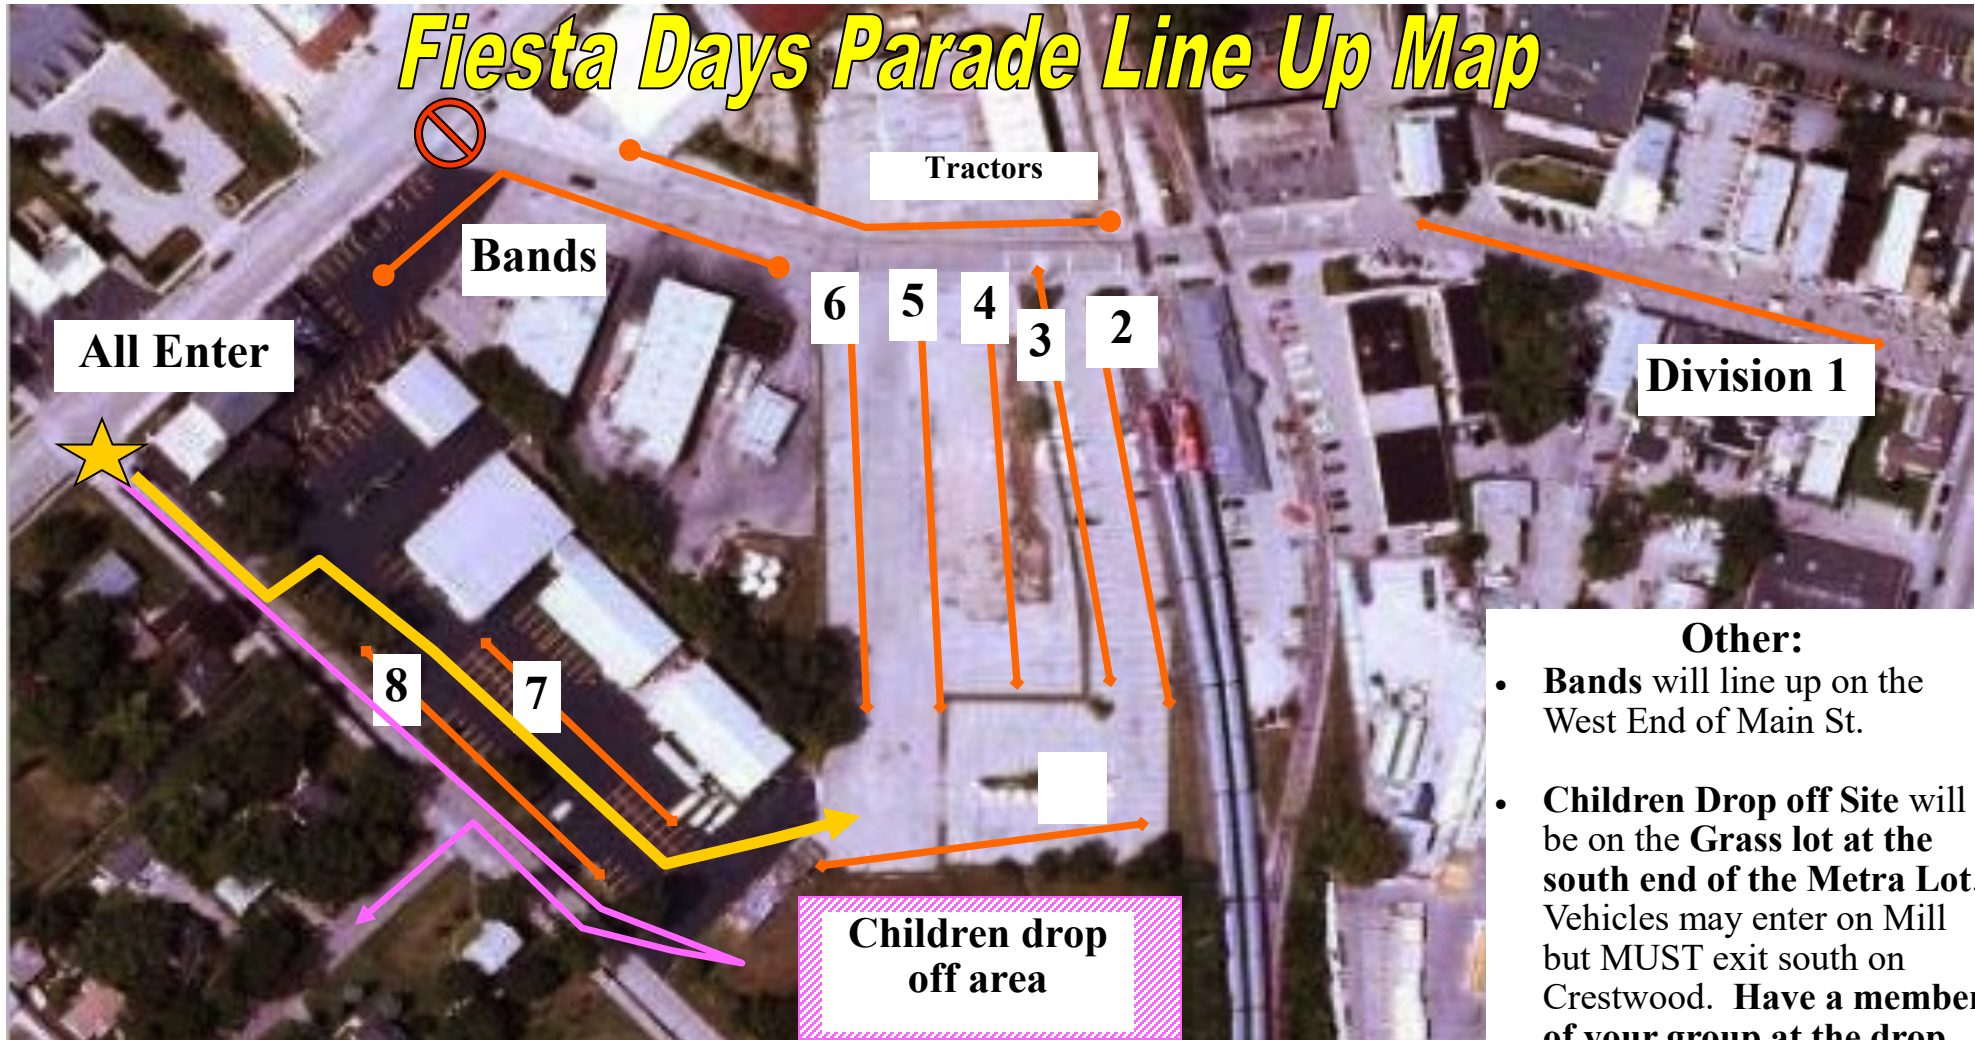

# Fiesta Days Parade Line Up Map

- All units to enter on Mill St. (Main St. @ Crystal Lake Road will be Closed)
- Division 1 will line up on Main St.
- Officials (Division 1P) are to enter on Borden St & off of Route 120
- Division 2 will be on the east side of the Metra Lot
- Division 3 will be on the west side of the Metra Lot
- Divisions 4, 5, and 6 will be on the west of the Metra Lot (as shown)
- Division 7 will be on the north side of the Cresnet Electric Lot
- Division 8 will be on the south side of the Cresnet Electric Lot

## Other:

- Bands will line up on the West End of Main St.
- Children Drop off Site will be on the Grass lot at the south end of the Metra Lot. Vehicles may enter on Mill but MUST exit south on Crestwood. Have a member of your group at the drop off site to meet parents.
- Limited Parking will be available in the Grass lot.
- **DRESS COOL & BRING WATER!!!**

Someone will be there to direct you to the correct location.